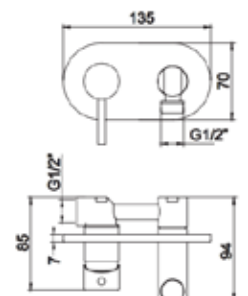

SHUT OFF

Monocomando Com Suporte De Chuveiro De Bidé

Single Lever With Bidet Shower Holder · Mitigeur Avec Support De Douche Bidet

Ref KIT PCSTO 100-CR

Shut Off Quadrado

Monocomando Quadrado Com Suporte Para Chuveiro De Bidé

Single Lever With Bidet Shower Holder
Mitigeur Avec Support De Douche Bidet

Ref PCMSTO 120-CR

Ligaçao 1.00 Anti-torçao

1mt Anti-torsion Connection
1mt Connexion Anti-torsion

Ref PCLSTO 120-CR

Chuveiro de Sanita/Bidé

Toilet/Bidet Shower
Douche De Toilette/bidet

Ref PCCQSTO 120-CR

Shut Off Redondo

Monocomando Com Suporte De Chuveiro De Bidé

Single Lever With Bidet Shower Holder
Mitigeur Avec Support De Douche Bidet

Ref PCMSTO 110-CR

Ligaçao 1.00 Anti-torçao

1 Mt Anti-torsion Connection
1 Mt Connexion Anti-torsion

Ref PCSTO 001-CR2

Chuveiro De Sanita Bidé

Toilet/bidet Shower
Douche De Toilette/bidet

Ref PCCOSTO 110-CR