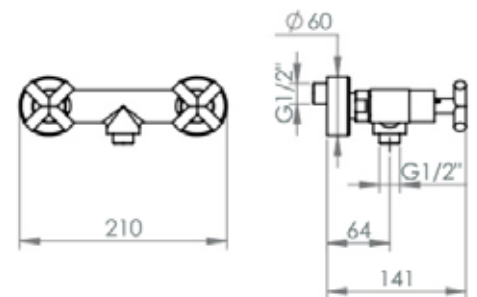

Monocomando Base Chuveiro

Single Lever Shower Tray · Douche Monolevier

Ref PCLCH 004-CR