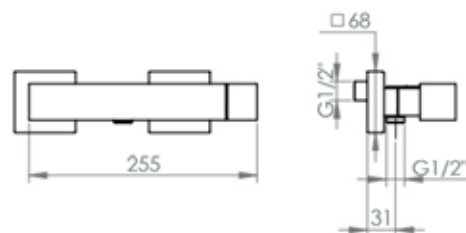

Monocomando Base Chuveiro

Single Lever Shower Tray · Douche Monolevier

Ref PCTJCHQ 004-CR