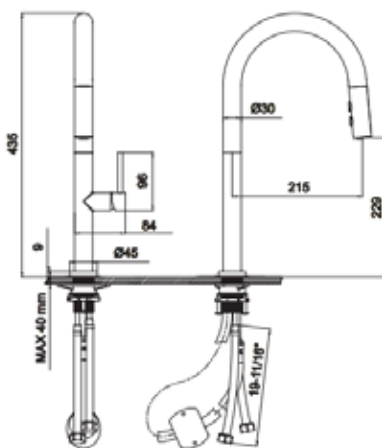

Monocomando de Cozinha Mondego

Kitchen Single Lever · Monolevier De Cuisine

Ref PCCZMO 302-PR