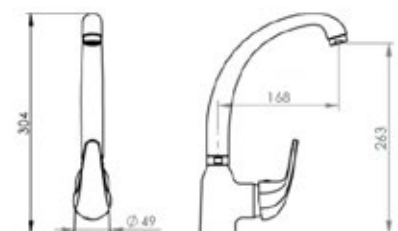

Monocomando de Cozinha Este
Kitchen Single Lever · Monolevier De Cuisine
Ref PCCZES 305-CR