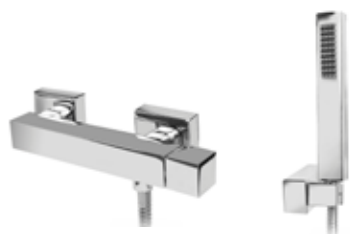

Monocomando Base Chuveiro

Single Lever Shower Tray · Douche Monolevier

Ref PCTJCHQ 004-CR